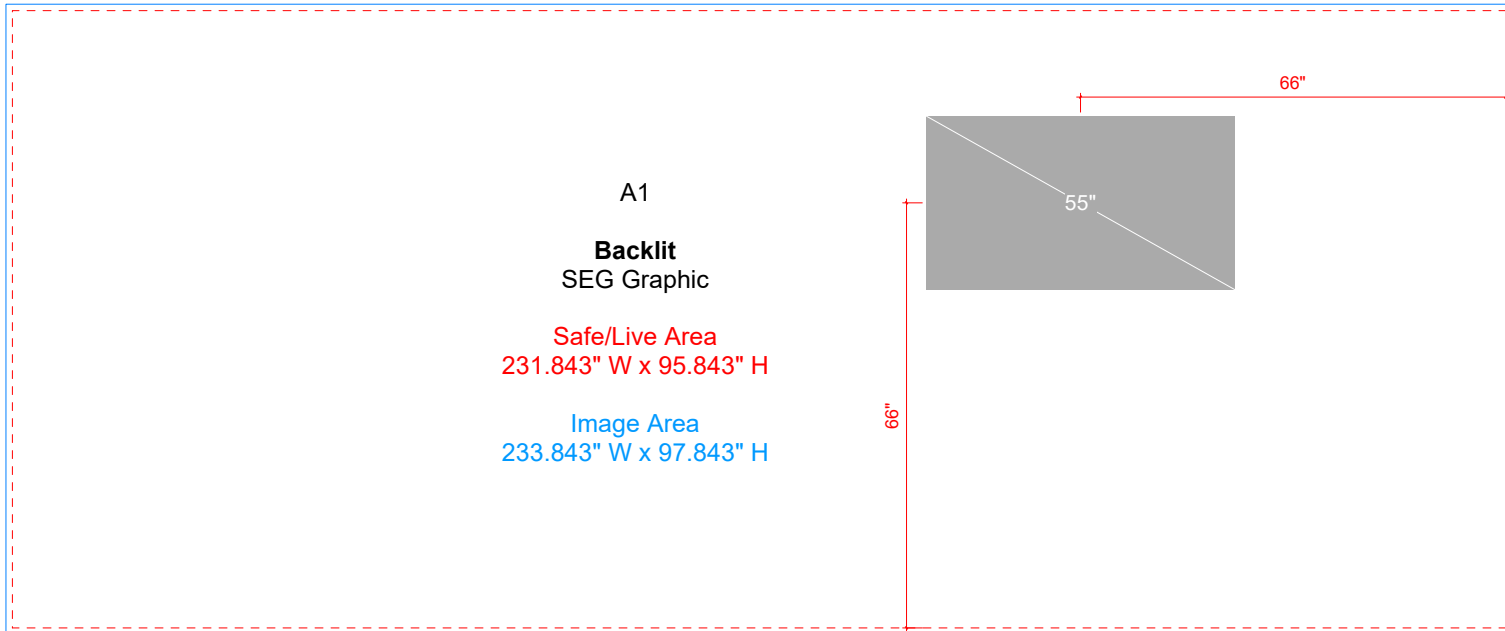

All Raster Art (jpg, tiff, pbg, etc.) must be at least **100 DPI** at print size.

All Raster Art (jpg, tiff, pbg, etc.) must be at least **100 DPI** at print size.

B1

Vinyl Graphic

Image Area
Ø 36"

Add 2" Bleed to Vinyl Graphics

All Raster Art (jpg, tiff, pbg, etc.) must be at least **100 DPI** at print size.